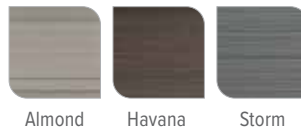

Propel spa shown with Alpine White shell, Havana Cabinet and Havana Everwood step.

Spa Shell

Cabinet

Spa Cover

Seating Capacity	5 adults
Dimensions	208 x 208 x 84 cm
Water Capacity	1,135 litres
Weight	350 kg dry; 1,880 kg filled*
Spa Shell Options	Alpine White, Pearl, Pebble or Tuscan Sun
Cabinet Options	Almond, Havana, or Storm
Jets - 24 (all with stainless steel trim)	3 XL Directional Hydromassage jets 2 Directional Hydromassage jets 2 Rotary Hydromassage jets 17 Directional Precision™ jets
Jet Pump	Wavemaster™ 9200; Two-speed, 2.5 HP Continuous Duty, 5.2 HP Breakdown Torque
Water Care System	FROG® In-Line Cartridge Ready
Ozone System (Optional)	FreshWater® III Corona Discharge
Control System	IQ 2020™ 230v/10 amp