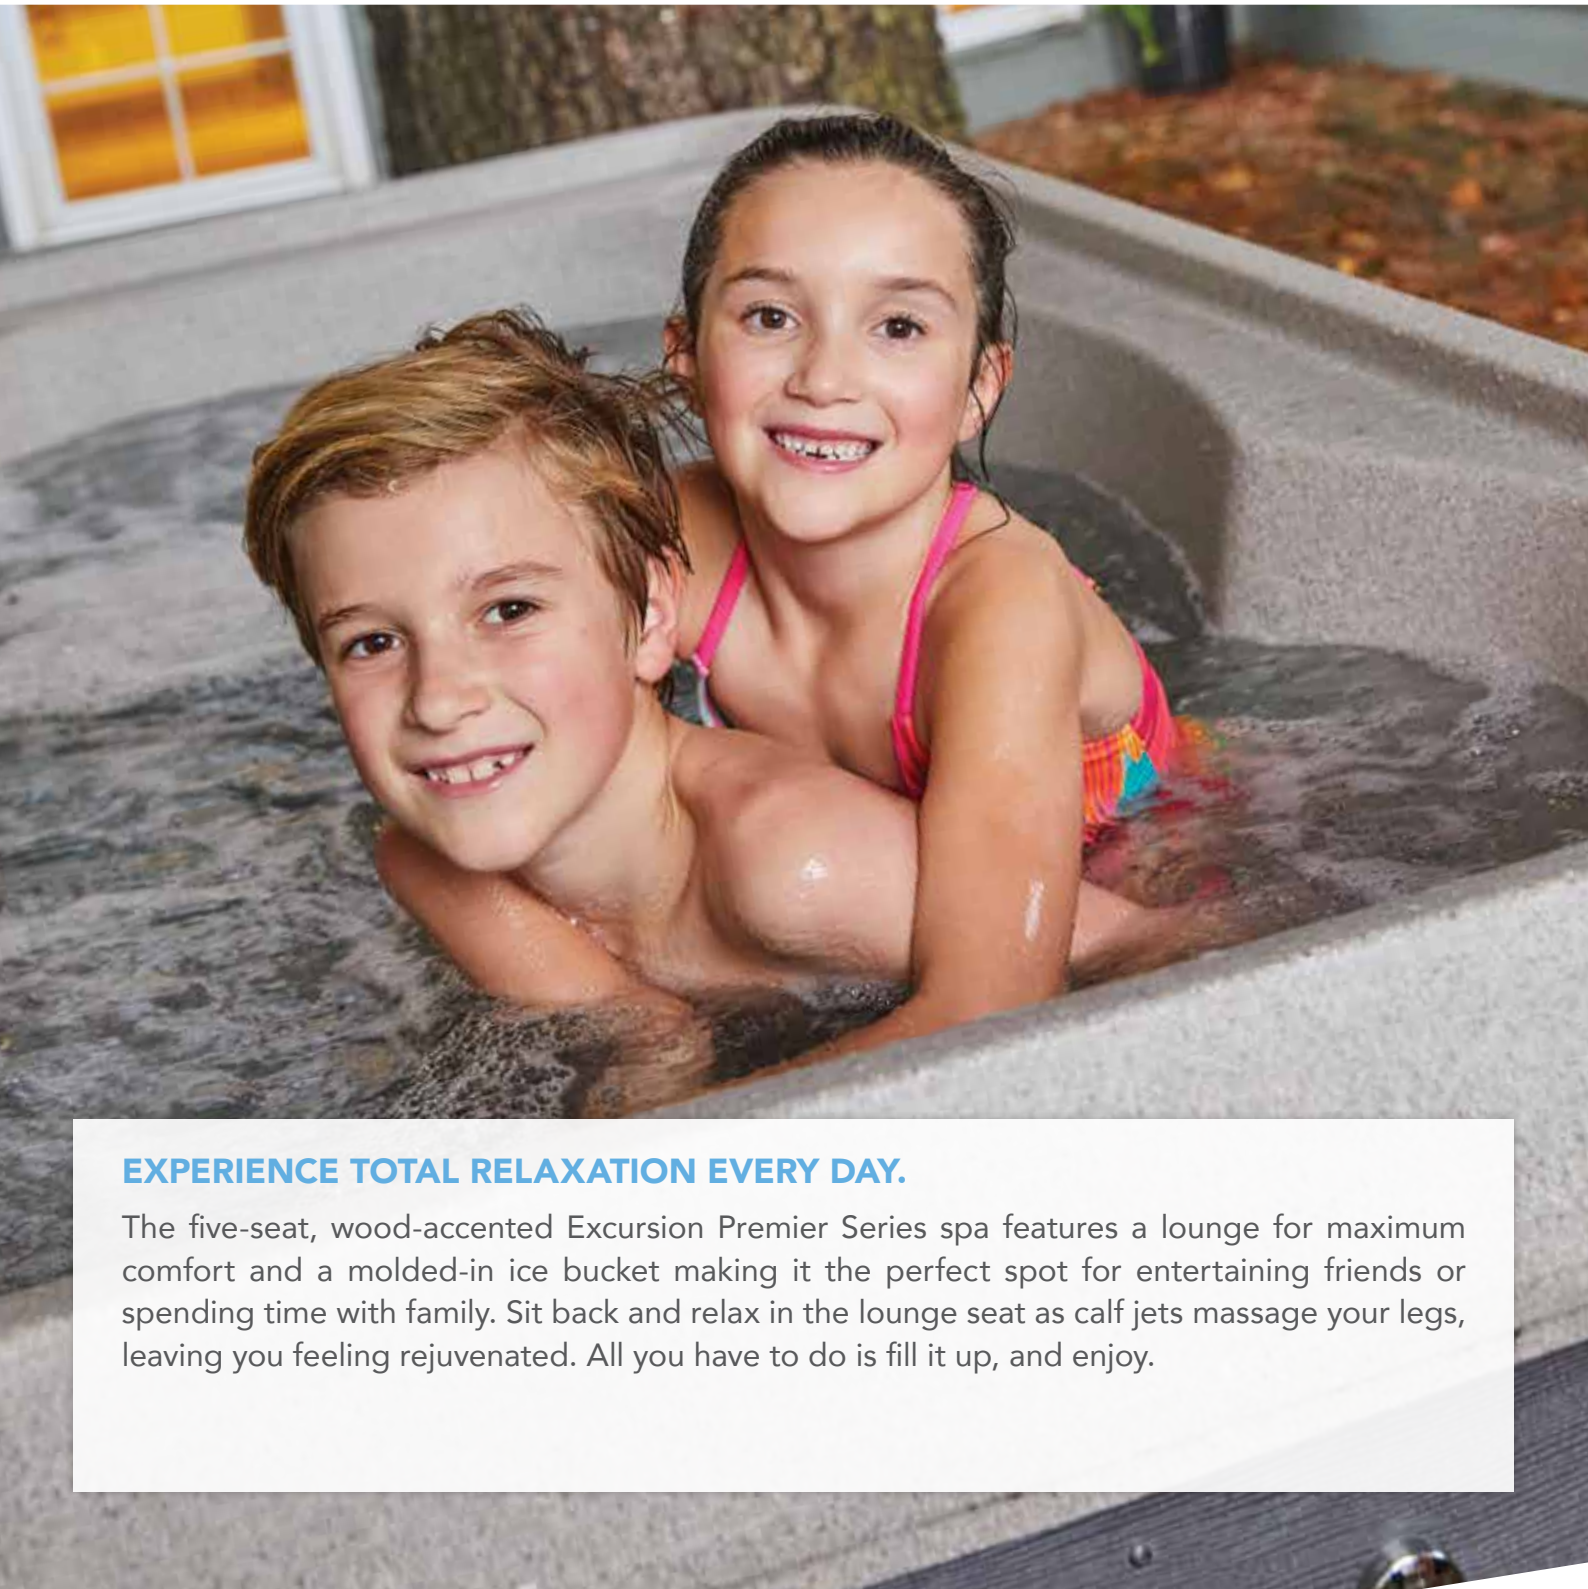

## EXPERIENCE TOTAL RELAXATION EVERY DAY.

The five-seat, wood-accented Excursion Premier Series spa features a lounge for maximum comfort and a molded-in ice bucket making it the perfect spot for entertaining friends or spending time with family. Sit back and relax in the lounge seat as calf jets massage your legs, leaving you feeling rejuvenated. All you have to do is fill it up, and enjoy.

# EXCURSION™

PREMIER

Excursion shown in Sand

Excursion shown in Sand / Brown with built-in ice bucket

Seating Capacity	5 Adults
Dimensions	218 x 196 x 84 cm
Water Capacity	1,100 litres
Dry Weight	205 kg
Jet Count	25 with stainless steel trim
Water Feature	Waterfall
Ozone System	Can be installed at time of purchase
Heater	2KW
Pump	2.0 BPH two-speed
Filter Size	4.5 m <sup>2</sup>
Lighting	Multi-colour LED light
Electrical Configuration	230v
Colour Options	Arctic White Shell / Brown Cabinet Arctic White Shell / Charcoal Cabinet Sand Shell / Brown Cabinet Sand Shell / Charcoal Cabinet Taupe Shell / Brown Cabinet Taupe Shell / Charcoal Cabinet
Shell & Cabinet	Rotationally molded
Vinyl Cover Colour Options	Caramel, Chestnut, Slate
Accessories (Optional)	Cover Lifter; Straight Step; Snap Step; The Cool Step™; Wi-Fi Kit
Warranty	5-Year Structure; 5-Year Shell/Surface; 2-Year Component; 2-Year No Leak Plumbing